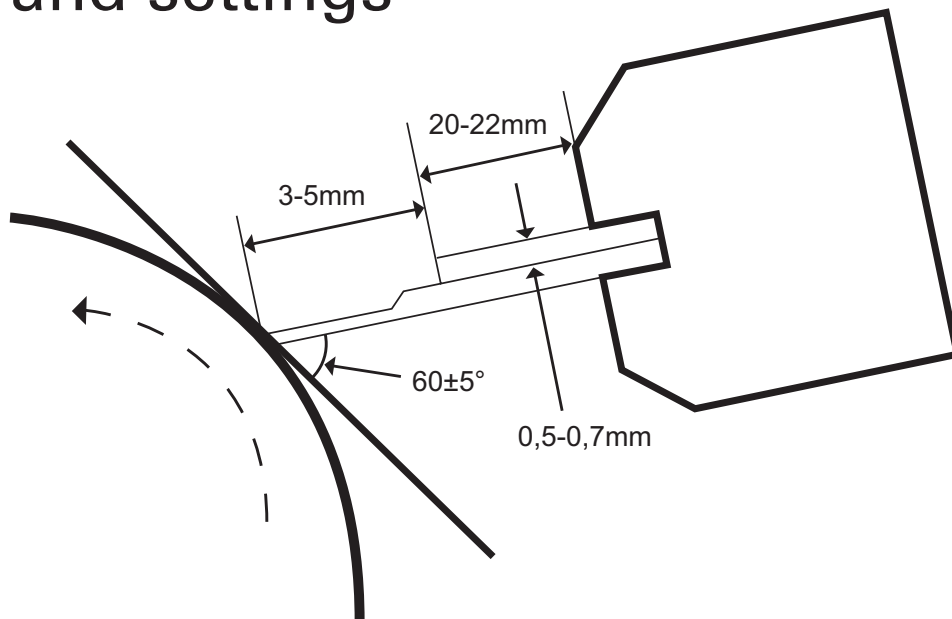

RT-Service GmbH
Hagendeel 67

22529 Hamburg

Tel: 040 / 54 76 66 67
Fax: 040 / 54 76 66 68
E-Mail: info@rt-service.de

Specification for doctor blade and settings

Extension from doctorblade holder

Backup blade 20-22mm (Depending on blade thickness)
Doctor blade 3-5mm

Attack angle $60^\circ (\pm 5^\circ)$

Doctor blade pressure 0,5-2,5 kg/cm² (Try to use as low pressure as possible)

Oscillation 20-25mm